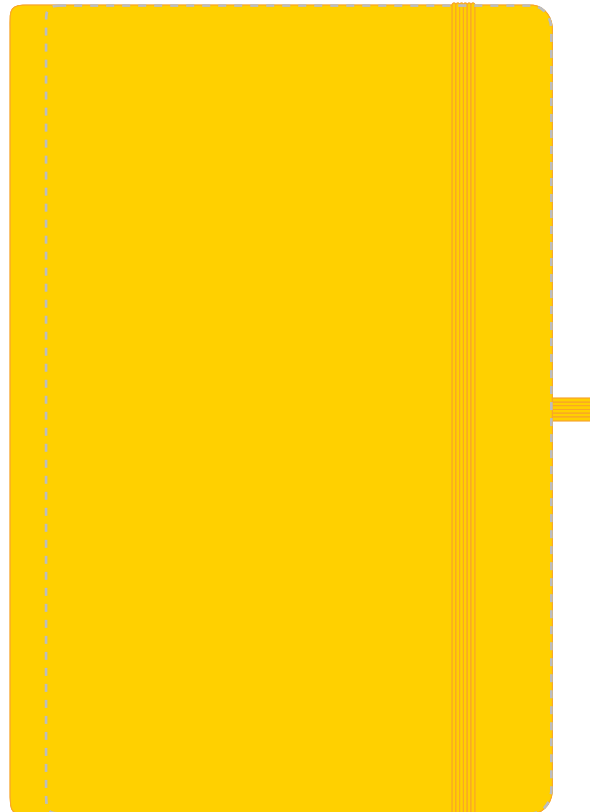

Your Ref:  
Our Ref:

Quantity:  
Version: 1

Product Code: QS0345  
Product Colour: YELLOW

**PRINTING CONCERNS:**

Please note that this product has Sustainability Markings that are not visible from this perspective

We stock this item in the following colours

**PANTONE REFERENCE(S)**

- Debossing / Foil Blocking (Edge to Edge)

ARTWORK SCALE 50%

Product Image for visualisation  
- colours may vary

The dashed line is to demonstrate print area and will not appear on your printed item